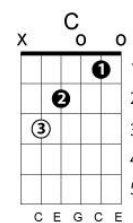

Annie's song

John Denver

Key: G chord progression: 1 - 4 - 5 - 6m - 4 - 5

G C D Em C G

You fill up my senses, like a night in the forest.

G C D Am C D

Like a mountain in springtime, like a walk in the rain.