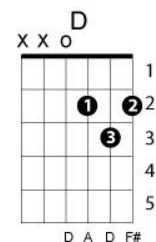

G C D Am C D

Like a mountain in springtime, like a walk in the rain.

G C D Em C G

Like a storm in the desert, like a sleepy blue ocean.

G C D Am D G

You fill up my senses, come fill me again.

G C D Em C G

Come let me love you, let me give my life for you.