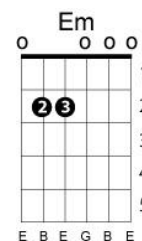

Annie's song

John Denver

Key: G chord progression: 1 - 4 - 5 - 6m - 4 - 5

G C D Em C G

You fill up my senses, like a night in the forest.

G C D Am C D

Like a mountain in springtime, like a walk in the rain.

G C D Em C G

Like a storm in the desert, like a sleepy blue ocean.

G C D Am D G

You fill up my senses, come fill me again.

G C D Em C G

Come let me love you, let me give my life for you.

G C D Am C D

Let me drown in your laughter, let me die in your arms.