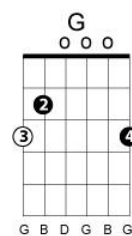

Annie's song

John Denver

Key: G chord progression: 1 - 4 - 5 - 6m - 4 - 5

G C D Em C G

You fill up my senses, like a night in the forest.

G C D Am C D

Like a mountain in springtime, like a walk in the rain.