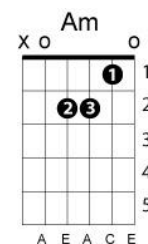

G C D Am C D

Like a mountain in springtime, like a walk in the rain.

G C D Em C G

Like a storm in the desert, like a sleepy blue ocean.

G C D Am D G

You fill up my senses, come fill me again.

G C D Em C G

Come let me love you, let me give my life for you.